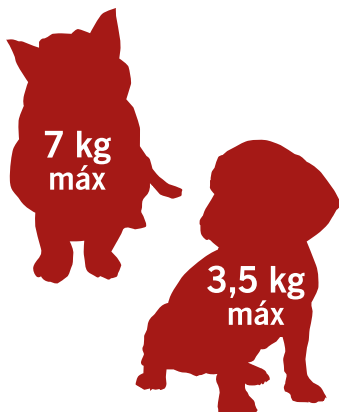

- Tornillos y plantilla incluidos
- Vis et pochoir incluses
- Parafusos e modelo incluidos
- Screws and stencil included